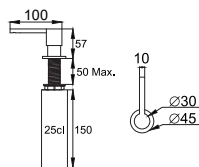

nivito™

Art nr: CU-500-Copper
Brushed Copper Stainless steel

EAN nr:
7350051951749

Cube.

- -Brushed Copper Stainless steel
- -18 G, 1,2mm steel
- -Sound demp
- -R 15
- -Handmade

Related Products:

SR-BC

CU-WB-200-Copper