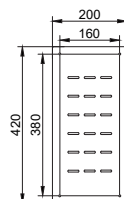

CU-WB-200-Copper