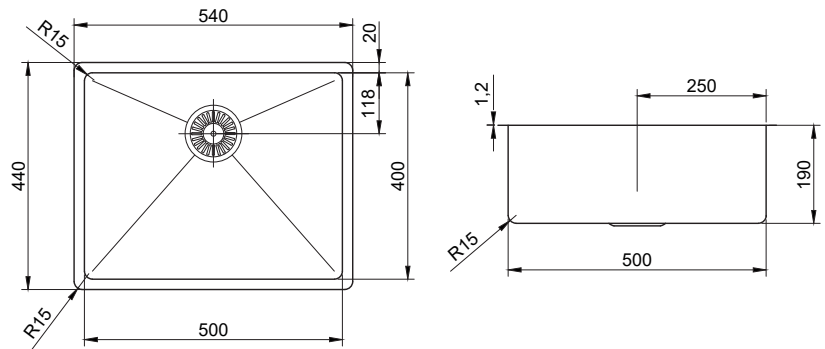

# nivito™

Art nr: CU-500-Copper  
Brushed Copper Stainless steel

EAN nr:  
7350051951749

## Cube.

- Brushed Copper Stainless steel
- 18 G, 1,2mm steel
- Sound demp
- R 15
- Handmade