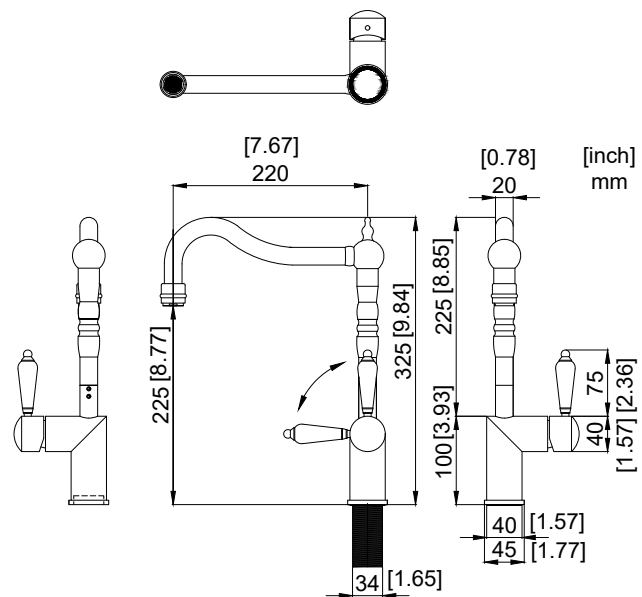

nivito™

Art nr: CL 170

Polished Copper Stainless steel

EAN nr:

7350051950773

Classic.

- Kitchen taps
- Soft PEX® hoses
- Cut-out dimension 35 mm**
- Swivel range 360° and 150°
- Ceramic cartridge
- The copper does not oxidize

Technical specification

Application area: Tap water,
 Pressure certified: 16 bar EN 817
 The product meets the requirements of: NS-EN ISO/IEC 17065
 Working pressure: 50 - 1000 kPa
 Test pressure max 1600 kPa
 Hot water connection: max. 80 ° C
 Sound class: 1

Soft PEX® connections approved with DWGW
 Length of connecting hose: 500mm
 Type approved according to Sintef nr: PS 3551
 The product meets the requirements of: NS-EN ISO/IEC 17065
 Issued: 09.05.2019 Valid until: 01.06.2024
www.sintefcertification.no

Cartridge:

Kerox 35 mm
 Endurance test: EN 817 70 000 cycles
 ASME A 112.18.1M 500 000 cycles
 Pressure test:
 Pneumatic: 6 bar / 87 psi
 Hydraulic: 35 bar / 500 psi

With volume limit screw

With hot limit ring