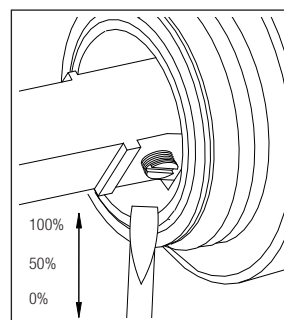

nivito™

Art nr: CL 170

Polished Copper Stainless steel

EAN nr:

7350051950773

Classic.

- Kitchen taps
- Soft PEX® hoses
- Cut-out dimension 35 mm**
- Swivel range 360° and 150°
- Ceramic cartridge
- The copper does not oxidize

Technical specification

Application area: Tap water,
 Pressure certified: 16 bar EN 817
 The product meets the requirements of: NS-EN ISO/IEC 17065
 Working pressure: 50 - 1000 kPa
 Test pressure max 1600 kPa
 Hot water connection: max. 80 ° C
 Sound class: 1

Soft PEX® connections approved with DWGW
 Length of connecting hose: 500mm
 Type approved according to Sintef nr: PS 3551
 The product meets the requirements of: NS-EN ISO/IEC 17065
 Issued: 09.05.2019 Valid until: 01.06.2024
www.sintefcertification.no

Cartridge:

Kerox 35 mm
 Endurance test: EN 817 70 000 cycles
 ASME A 112.18.1M 500 000 cycles
 Pressure test:
 Pneumatic: 6 bar / 87 psi
 Hydraulic: 35 bar / 500 psi

With volume limit screw

With hot limit ring