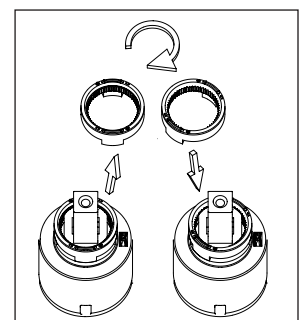

nivito™

Art nr: CL 170

Polished Copper Stainless steel

EAN nr:

7350051950773

Classic.

- Kitchen taps
- Soft PEX® hoses
- Cut-out dimension 35 mm**
- Swivel range 360° and 150°
- Ceramic cartridge
- The copper does not oxidize

Technical specification

Application area: Tap water,
 Pressure certified: 16 bar EN 817
 The product meets the requirements of: NS-EN ISO/IEC 17065
 Working pressure: 50 - 1000 kPa
 Test pressure max 1600 kPa
 Hot water connection: max. 80 ° C
 Sound class: 1

Soft PEX® connections approved with DWGW
 Length of connecting hose: 500mm
 Type approved according to Sintef nr: PS 3551
 The product meets the requirements of: NS-EN ISO/IEC 17065
 Issued: 09.05.2019 Valid until: 01.06.2024
www.sintefcertification.no

Cartridge:

Kerox 35 mm
 Endurance test: EN 817 70 000 cycles
 ASME A 112.18.1M 500 000 cycles
 Pressure test:
 Pneumatic: 6 bar / 87 psi
 Hydraulic: 35 bar / 500 psi

With volume limit screw

With hot limit ring