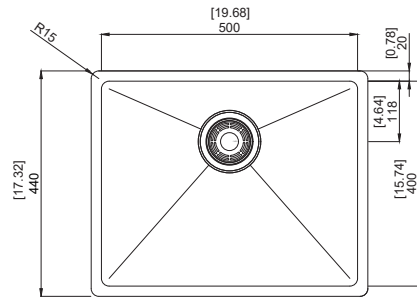

nivito™

Art nr: CU-500-BC
Brushed Copper Stainless steel

EAN nr:
7350051951749

Cube.

- Brushed Copper Stainless steel
- 18 G, 1,2mm steel
- Sound damp
- R 15
- Handmade

Related Products:

SR-BC

CU-WB-200-Copper