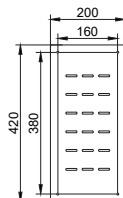

nivito™

Art nr: CU-500-BC
Brushed Copper Stainless steel

EAN nr:
7350051951749

Cube.

- Brushed Copper Stainless steel
- 18 G, 1,2mm steel
- Sound damp
- R 15
- Handmade

Related Products:

SR-BC

CU-WB-200-Copper