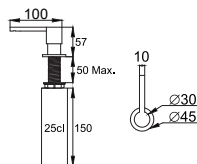

nivito™

Art nr: CU-500-BC
Brushed Copper Stainless steel

EAN nr:
7350051951749

Cube.

- Brushed Copper Stainless steel
- 18 G, 1,2mm steel
- Sound damp
- R 15
- Handmade

Related Products:

SR-BC

CU-WB-200-Copper