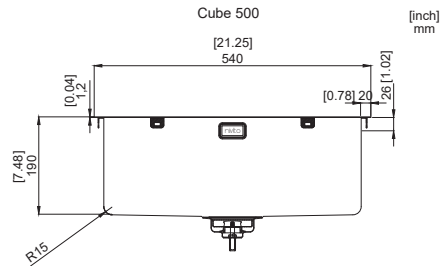

nivito™

Art nr: CU-500-BC
Brushed Copper Stainless steel

EAN nr:
7350051951749

Cube.

- Brushed Copper Stainless steel
- 18 G, 1,2mm steel
- Sound damp
- R 15
- Handmade

Related Products:

SR-BC

CU-WB-200-Copper