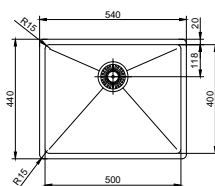

nivito™

Art nr: EX-200
Brushed Stainless steel

EAN nr:
7350051950421

Extended

- Kitchen taps
- Soft PEX® hoses
- Cut-out dimension 35 mm**
- Ceramic cartridge
- Pull down hose

Related Products:

SR-B

CU-500-Steel