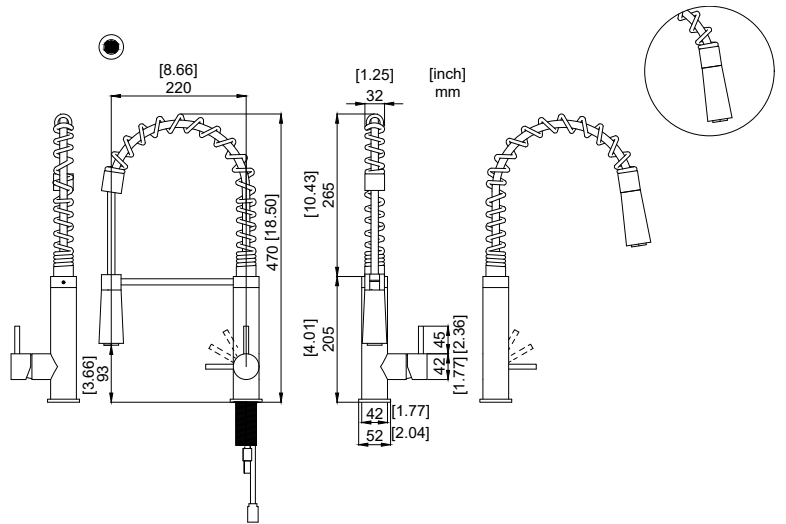

nivito™

Art nr: EX-200
Brushed Stainless steel

EAN nr:
7350051950421

Extended

- Kitchen taps
- Soft PEX® hoses
- Cut-out dimension 35 mm**
- Ceramic cartridge
- Pull down hose

Related Products:

SR-B

CU-500-Steel