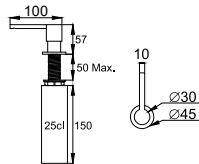

nivito™

Art nr: EX-200
Brushed Stainless steel

EAN nr:
7350051950421

Extended

- Kitchen taps
- Soft PEX® hoses
- Cut-out dimension 35 mm**
- Ceramic cartridge
- Pull down hose

Related Products:

SR-B

CU-500-Steel