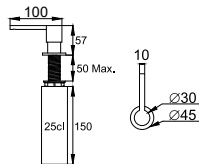

nivito™

Art nr: EX-210
Polished Stainless steel

EAN nr:
7350051950438

Extended

- Kitchen taps
- Soft PEX® hoses
- Cut-out dimension 35 mm**
- Ceramic cartridge
- Pull down hose

Related Products:

SR-P

CU-500-Steel