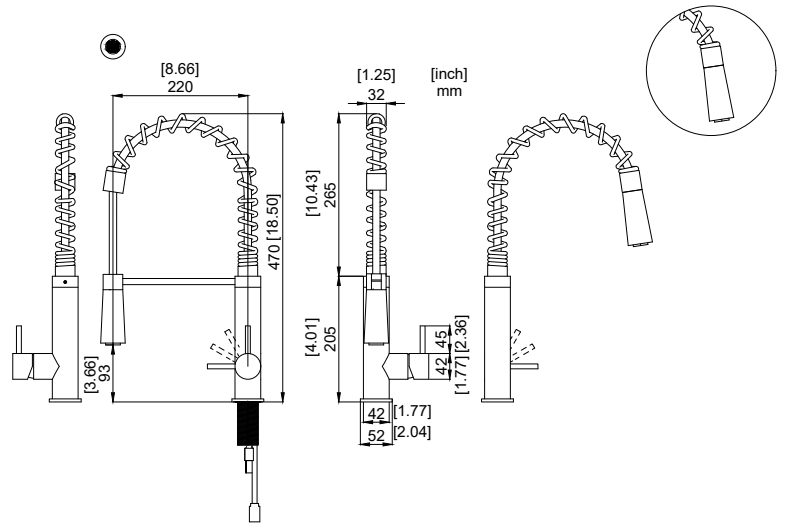

nivito™

Art nr: EX-210
Polished Stainless steel

EAN nr:
7350051950438

Extended

- Kitchen taps
- Soft PEX® hoses
- Cut-out dimension 35 mm**
- Ceramic cartridge
- Pull down hose

Related Products:

SR-P

CU-500-Steel