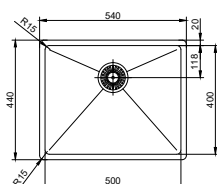

nivito™

Art nr: EX-210
Polished Stainless steel

EAN nr:
7350051950438

Extended

- Kitchen taps
- Soft PEX® hoses
- Cut-out dimension 35 mm**
- Ceramic cartridge
- Pull down hose

Related Products:

SR-P

CU-500-Steel