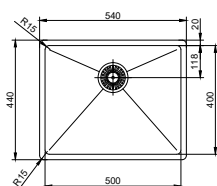

CU-500-Steel