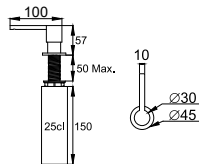

nivito™

Art nr: RD-B

Brushed Stainless steel

EAN nr:

7350051950568

Shut off valve for dishwasher

- For countertop max 50mm thick
- Cut-out dimension $\text{Ø}22\text{-}25\text{mm}$

Related Products:

SR-B

CU-500-Steel