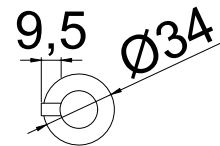

nivito™

Art nr: RD-B

Brushed Stainless steel

EAN nr:

7350051950568

Shut off valve for dishwasher

- For countertop max 50mm thick
- Cut-out dimension $\text{Ø}22\text{-}25\text{mm}$

Related Products: