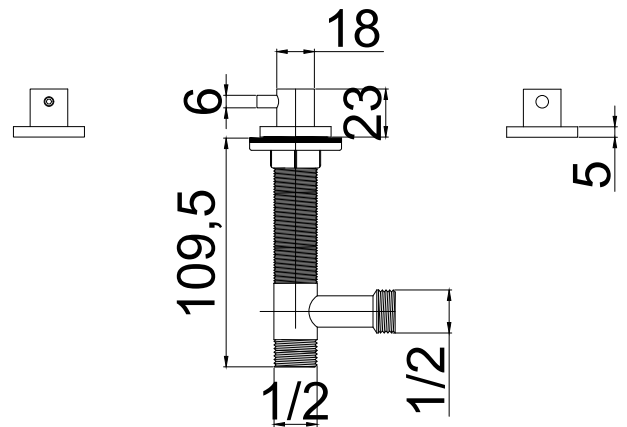

nivito™

Art nr: RD-B

Brushed Stainless steel

EAN nr:

7350051950568

Shut off valve for dishwasher

- For countertop max 50mm thick
- Cut-out dimension $\text{Ø}22\text{-}25\text{mm}$

Related Products:

SR-B

CU-500-Steel