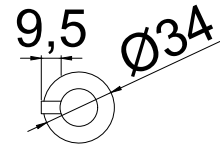

nivito™

Art nr: RD-BL

Matt Black in Stainless steel

EAN nr:

7350051950582

Shut off valve for dishwasher

- For countertop max 50mm thick
- Cut-out dimension $\text{Ø}22\text{-}25\text{mm}$

Related Products: