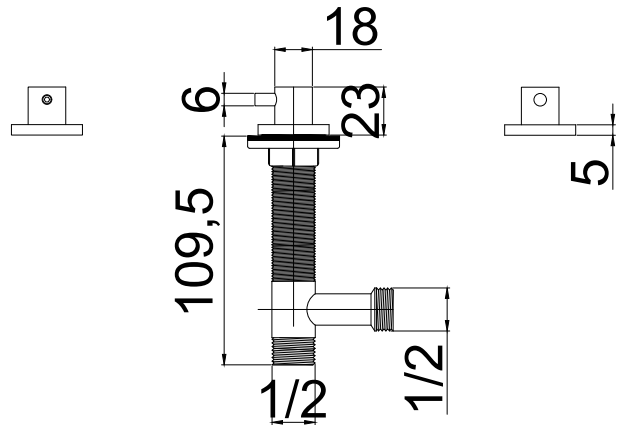

nivito™

Art nr: RD-BL

Matt Black in Stainless steel

EAN nr:

7350051950582

Shut off valve for dishwasher

- For countertop max 50mm thick
- Cut-out dimension $\text{Ø}22\text{-}25\text{mm}$

Related Products:

SR-BL