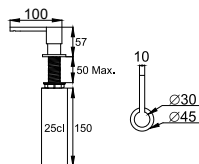

nivito™

Art nr: RD-BL

Matt Black in Stainless steel

EAN nr:

7350051950582

Shut off valve for dishwasher

- For countertop max 50mm thick
- Cut-out dimension $\text{Ø}22\text{-}25\text{mm}$

Related Products: