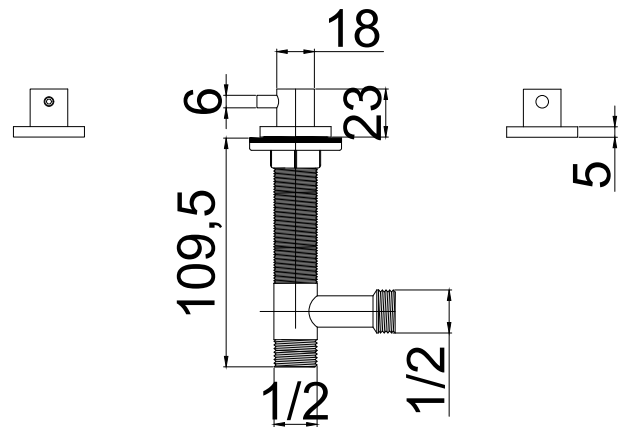

nivito™

Art nr: RD-PB
Polished Brass Stainless steel

EAN nr:
7350051951114

Shut off valve for dishwasher

- For countertop max 50mm thick
- Cut-out dimension Ø22-25mm

Related Products:

ART NR:
RH-165

SR-BR

CU-500-BRASS