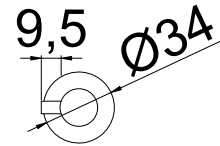

nivito™

Art nr: RD-PB
Polished Brass Stainless steel

EAN nr:
7350051951114

Shut off valve for dishwasher

- For countertop max 50mm thick
- Cut-out dimension Ø22-25mm

Related Products:

ART NR:
RH-165

SR-BR