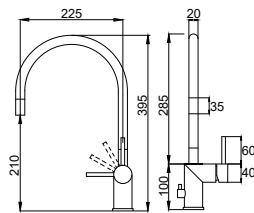

nivito™

Art nr: RD-PB
Polished Brass Stainless steel

EAN nr:
7350051951114

Shut off valve for dishwasher

- For countertop max 50mm thick
- Cut-out dimension Ø22-25mm

Related Products:

ART NR:
RH-165

SR-BR