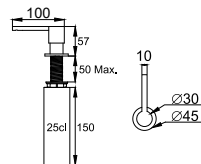

nivito™

Art nr: RD-PB
Polished Brass Stainless steel

EAN nr:
7350051951114

Shut off valve for dishwasher

- For countertop max 50mm thick
- Cut-out dimension Ø22-25mm

Related Products:

ART NR:
RH-165

SR-BR