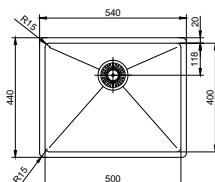

nivito™

Art nr: RD-PB
Polished Brass Stainless steel

EAN nr:
7350051951114

Shut off valve for dishwasher

- For countertop max 50mm thick
- Cut-out dimension Ø22-25mm

Related Products:

ART NR:
RH-165

SR-BR