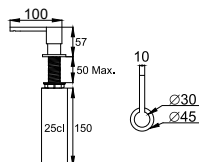

nivito™

Art nr: RD-WH

Matt White in Stainless steel

EAN nr:

7350051950599

Shut off valve for dishwasher

- For countertop max 50mm thick
- Cut-out dimension $\text{Ø}22\text{-}25\text{mm}$

Related Products: