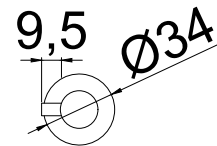

nivito™

Art nr: RD-WH

Matt White in Stainless steel

EAN nr:

7350051950599

Shut off valve for dishwasher

- For countertop max 50mm thick
- Cut-out dimension $\text{Ø}22\text{-}25\text{mm}$

Related Products: