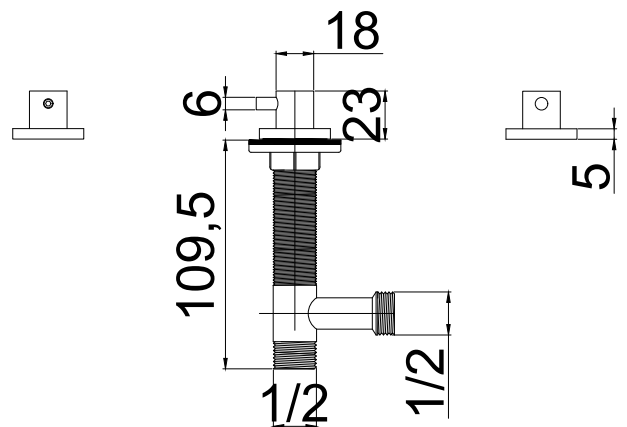

nivito™

Art nr: RD-WH

Matt White in Stainless steel

EAN nr:

7350051950599

Shut off valve for dishwasher

- For countertop max 50mm thick
- Cut-out dimension $\text{Ø}22\text{-}25\text{mm}$

Related Products:

SR-WH