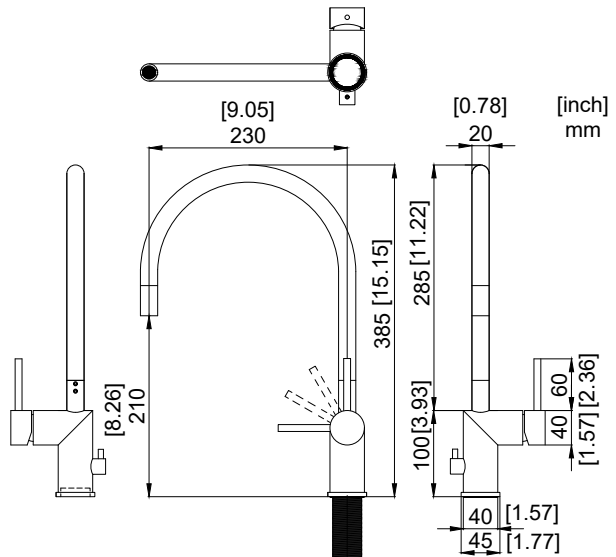

## Rhythm.

- Kitchen taps
- Soft PEX® hoses
- Cut-out dimension 35 mm**
- Swivel range 360° and 150°
- Ceramic cartridge
- With shut off valve**

### Technical specification

Application area: Tap water,  
 Pressure certified: 16 bar EN 817  
 The product meets the requirements of: NS-EN ISO/IEC 17065  
 Working pressure: 50 - 1000 kPa  
 Test pressure max 1600 kPa  
 Hot water connection: max. 80 ° C  
 Sound class: 1

Soft PEX® connections approved with DWGW  
 Length of connecting hose: 500mm  
 Type approved according to Sintef nr: PS 3552  
 The product meets the requirements of: NS-EN ISO/IEC 17065  
 Issued: 09.05.2019 Valid until: 01.06.2024  
[www.sintefcertification.no](http://www.sintefcertification.no)

### Cartridge:

Kerox 35 mm  
 Endurance test: EN 817 70 000 cycles  
 ASME A 112.18.1M 500 000 cycles  
 Pressure test:  
 Pneumatic: 6 bar / 87 psi  
 Hydraulic: 35 bar / 500 psi

With volume limit screw