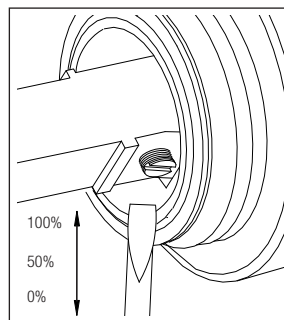

## Rhythm.

- Kitchen taps
- Soft PEX® hoses
- Cut-out dimension 35 mm**
- Swivel range 360° and 150°
- Ceramic cartridge
- With shut off valve**

### Technical specification

Application area: Tap water,  
 Pressure certified: 16 bar EN 817  
 The product meets the requirements of: NS-EN ISO/IEC 17065  
 Working pressure: 50 - 1000 kPa  
 Test pressure max 1600 kPa  
 Hot water connection: max. 80 ° C  
 Sound class: 1

Soft PEX® connections approved with DWGW  
 Length of connecting hose: 500mm  
 Type approved according to Sintef nr: PS 3552  
 The product meets the requirements of: NS-EN ISO/IEC 17065  
 Issued: 09.05.2019 Valid until: 01.06.2024  
[www.sintefcertification.no](http://www.sintefcertification.no)

### Cartridge:

Kerox 35 mm  
 Endurance test: EN 817 70 000 cycles  
 ASME A 112.18.1M 500 000 cycles  
 Pressure test:  
 Pneumatic: 6 bar / 87 psi  
 Hydraulic: 35 bar / 500 psi

With volume limit screw