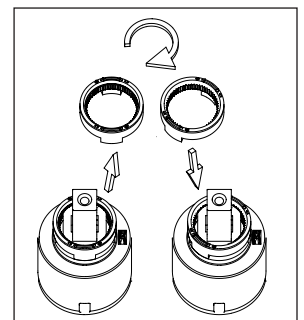

## Rhythm.

- Kitchen taps
- Soft PEX® hoses
- Cut-out dimension 35 mm**
- Swivel range 360° and 150°
- Ceramic cartridge
- With shut off valve**

### Technical specification

Application area: Tap water,  
 Pressure certified: 16 bar EN 817  
 The product meets the requirements of: NS-EN ISO/IEC 17065  
 Working pressure: 50 - 1000 kPa  
 Test pressure max 1600 kPa  
 Hot water connection: max. 80 ° C  
 Sound class: 1

Soft PEX® connections approved with DWGW  
 Length of connecting hose: 500mm  
 Type approved according to Sintef nr: PS 3552  
 The product meets the requirements of: NS-EN ISO/IEC 17065  
 Issued: 09.05.2019 Valid until: 01.06.2024  
[www.sintefcertification.no](http://www.sintefcertification.no)

### Cartridge:

Kerox 35 mm  
 Endurance test: EN 817 70 000 cycles  
 ASME A 112.18.1M 500 000 cycles  
 Pressure test:  
 Pneumatic: 6 bar / 87 psi  
 Hydraulic: 35 bar / 500 psi

With volume limit screw