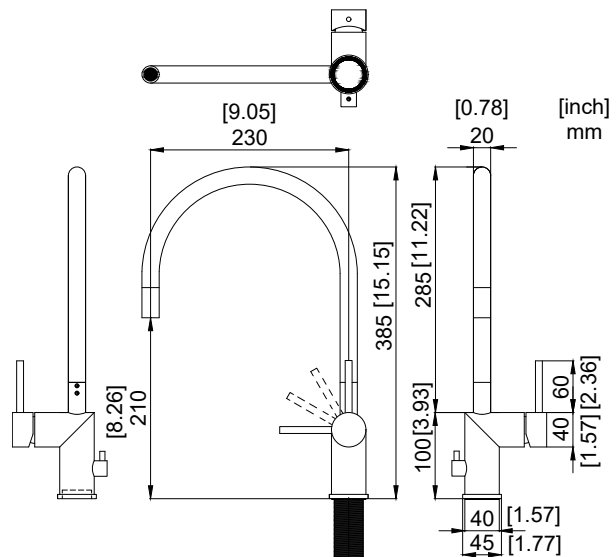

nivito™

Art nr: RH 155

Brushed Copper Stainless steel

With shut off valve

EAN nr:

7350051951190

Rhythm.

- Kitchen taps
- Soft PEX® hoses
- Cut-out dimension 35 mm**
- Swivel range 360° and 150°
- Ceramic cartridge
- The copper does not oxidize
- With shut off valve**

Technical specification

Application area: Tap water,
 Pressure certified: 16 bar EN 817
 The product meets the requirements of: NS-EN ISO/IEC 17065
 Working pressure: 50 - 1000 kPa
 Test pressure max 1600 kPa
 Hot water connection: max. 80 ° C
 Sound class: 1

Soft PEX® connections approved with DWGW
 Length of connecting hose: 500mm
 Type approved according to Sintef nr: PS 3552
 The product meets the requirements of: NS-EN ISO/IEC 17065
 Issued: 09.05.2019 Valid until: 01.06.2024
www.sintefcertification.no

Cartridge:

Kerox 35 mm
 Endurance test: EN 817 70 000 cycles
 ASME A 112.18.1M 500 000 cycles
 Pressure test:
 Pneumatic: 6 bar / 87 psi
 Hydraulic: 35 bar / 500 psi

With volume limit screw

With hot limit ring