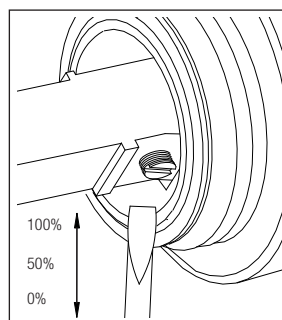

nivito™

Art nr: RH 155

Brushed Copper Stainless steel

With shut off valve

EAN nr:

7350051951190

Rhythm.

- Kitchen taps
- Soft PEX® hoses
- Cut-out dimension 35 mm**
- Swivel range 360° and 150°
- Ceramic cartridge
- The copper does not oxidize
- With shut off valve**

Technical specification

Application area: Tap water,
 Pressure certified: 16 bar EN 817
 The product meets the requirements of: NS-EN ISO/IEC 17065
 Working pressure: 50 - 1000 kPa
 Test pressure max 1600 kPa
 Hot water connection: max. 80 ° C
 Sound class: 1

Soft PEX® connections approved with DWGW
 Length of connecting hose: 500mm
 Type approved according to Sintef nr: PS 3552
 The product meets the requirements of: NS-EN ISO/IEC 17065
 Issued: 09.05.2019 Valid until: 01.06.2024
www.sintefcertification.no

Cartridge:

Kerox 35 mm
 Endurance test: EN 817 70 000 cycles
 ASME A 112.18.1M 500 000 cycles
 Pressure test:
 Pneumatic: 6 bar / 87 psi
 Hydraulic: 35 bar / 500 psi

With volume limit screw

With hot limit ring