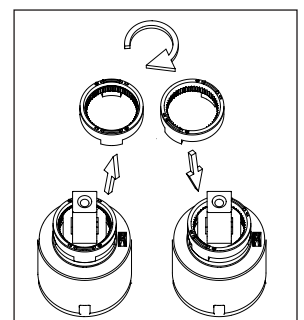

nivito™

Art nr: RH 155

Brushed Copper Stainless steel

With shut off valve

EAN nr:

7350051951190

Rhythm.

- Kitchen taps
- Soft PEX® hoses
- Cut-out dimension 35 mm**
- Swivel range 360° and 150°
- Ceramic cartridge
- The copper does not oxidize
- With shut off valve**

Technical specification

Application area: Tap water,
 Pressure certified: 16 bar EN 817
 The product meets the requirements of: NS-EN ISO/IEC 17065
 Working pressure: 50 - 1000 kPa
 Test pressure max 1600 kPa
 Hot water connection: max. 80 ° C
 Sound class: 1

Soft PEX® connections approved with DWGW
 Length of connecting hose: 500mm
 Type approved according to Sintef nr: PS 3552
 The product meets the requirements of: NS-EN ISO/IEC 17065
 Issued: 09.05.2019 Valid until: 01.06.2024
www.sintefcertification.no

Cartridge:

Kerox 35 mm
 Endurance test: EN 817 70 000 cycles
 ASME A 112.18.1M 500 000 cycles
 Pressure test:
 Pneumatic: 6 bar / 87 psi
 Hydraulic: 35 bar / 500 psi

With volume limit screw

With hot limit ring