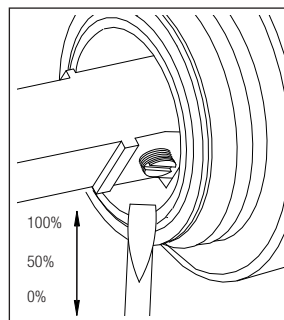

nivito™

Art nr: RH 160

Polished Brass Stainless steel

EAN nr:

7350051951084

Rhythm.

- Kitchen taps
- Soft PEX® hoses
- Cut-out dimension 35 mm
- Swivel range 360° and 150°
- Ceramic cartridge
- The brass does not oxidize

Technical specification

Application area: Tap water,
 Pressure certified: 16 bar EN 817
 The product meets the requirements of: NS-EN ISO/IEC 17065
 Working pressure: 50 - 1000 kPa
 Test pressure max 1600 kPa
 Hot water connection: max. 80 ° C
 Sound class: 1

Soft PEX® connections approved with DWGW
 Length of connecting hose: 500mm
 Type approved according to Sintef nr: PS 3552
 The product meets the requirements of: NS-EN ISO/IEC 17065
 Issued: 09.05.2019 Valid until: 01.06.2024
www.sintefcertification.no

Cartridge:

Kerox 35 mm
 Endurance test: EN 817 70 000 cycles
 ASME A 112.18.1M 500 000 cycles
 Pressure test:
 Pneumatic: 6 bar / 87 psi
 Hydraulic: 35 bar / 500 psi

With volume limit screw

With hot limit ring