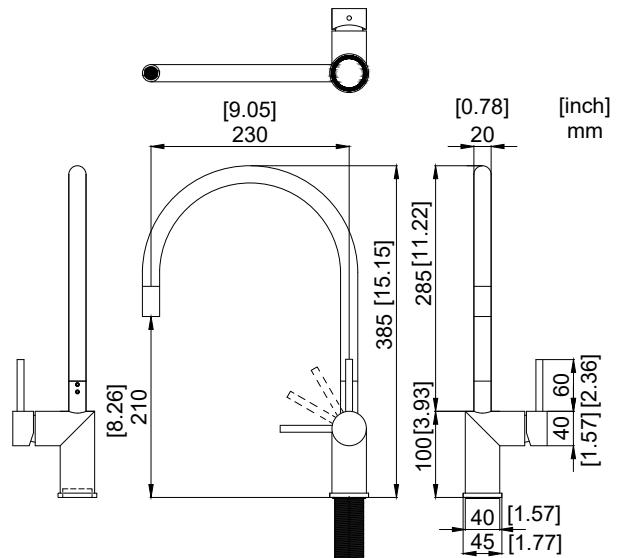

nivito™

Art nr: RH 160

Polished Brass Stainless steel

EAN nr:

7350051951084

Rhythm.

- Kitchen taps
- Soft PEX® hoses
- Cut-out dimension 35 mm
- Swivel range 360° and 150°
- Ceramic cartridge
- The brass does not oxidize

Technical specification

Application area: Tap water,
 Pressure certified: 16 bar EN 817
 The product meets the requirements of: NS-EN ISO/IEC 17065
 Working pressure: 50 - 1000 kPa
 Test pressure max 1600 kPa
 Hot water connection: max. 80 ° C
 Sound class: 1

Soft PEX® connections approved with DWGW
 Length of connecting hose: 500mm
 Type approved according to Sintef nr: PS 3552
 The product meets the requirements of: NS-EN ISO/IEC 17065
 Issued: 09.05.2019 Valid until: 01.06.2024
www.sintefcertification.no

Cartridge:

Kerox 35 mm
 Endurance test: EN 817 70 000 cycles
 ASME A 112.18.1M 500 000 cycles
 Pressure test:
 Pneumatic: 6 bar / 87 psi
 Hydraulic: 35 bar / 500 psi

With volume limit screw

With hot limit ring