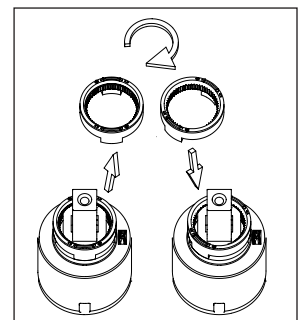

nivito™

Art nr: RH 160

Polished Brass Stainless steel

EAN nr:

7350051951084

Rhythm.

- Kitchen taps
- Soft PEX® hoses
- Cut-out dimension 35 mm
- Swivel range 360° and 150°
- Ceramic cartridge
- The brass does not oxidize

Technical specification

Application area: Tap water,
 Pressure certified: 16 bar EN 817
 The product meets the requirements of: NS-EN ISO/IEC 17065
 Working pressure: 50 - 1000 kPa
 Test pressure max 1600 kPa
 Hot water connection: max. 80 ° C
 Sound class: 1

Soft PEX® connections approved with DWGW
 Length of connecting hose: 500mm
 Type approved according to Sintef nr: PS 3552
 The product meets the requirements of: NS-EN ISO/IEC 17065
 Issued: 09.05.2019 Valid until: 01.06.2024
www.sintefcertification.no

Cartridge:

Kerox 35 mm
 Endurance test: EN 817 70 000 cycles
 ASME A 112.18.1M 500 000 cycles
 Pressure test:
 Pneumatic: 6 bar / 87 psi
 Hydraulic: 35 bar / 500 psi

With volume limit screw

With hot limit ring