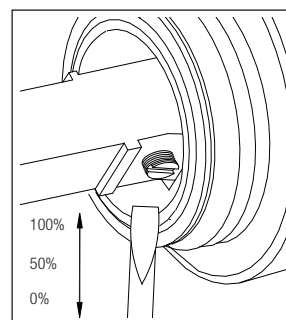

nivito™

Art nr: RH 165

Polished Brass Stainless steel

With shut off valve

EAN nr:

7350051951091

Rhythm.

- Kitchen taps
- Soft PEX® hoses
- Cut-out dimension 35 mm**
- Swivel range 360° and 150°
- Ceramic cartridge
- The brass does not oxidize
- With shut off valve**

Technical specification

Application area: Tap water,
 Pressure certified: 16 bar EN 817
 The product meets the requirements of: NS-EN ISO/IEC 17065
 Working pressure: 50 - 1000 kPa
 Test pressure max 1600 kPa
 Hot water connection: max. 80 ° C
 Sound class: 1

Soft PEX® connections approved with DWGW
 Length of connecting hose: 500mm
 Type approved according to Sintef nr: PS 3552
 The product meets the requirements of: NS-EN ISO/IEC 17065
 Issued: 09.05.2019 Valid until: 01.06.2024
www.sintefcertification.no

Cartridge:

Kerox 35 mm
 Endurance test: EN 817 70 000 cycles
 ASME A 112.18.1M 500 000 cycles
 Pressure test:
 Pneumatic: 6 bar / 87 psi
 Hydraulic: 35 bar / 500 psi

With volume limit screw

With hot limit ring