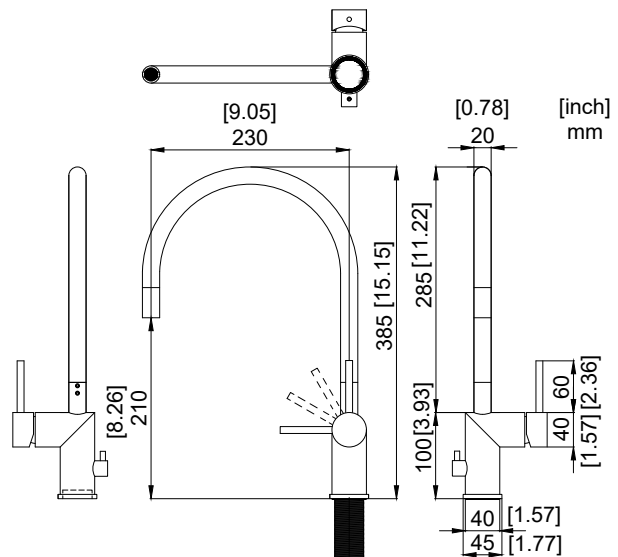

nivito™

Art nr: RH 165

Polished Brass Stainless steel

With shut off valve

EAN nr:

7350051951091

Rhythm.

- Kitchen taps
- Soft PEX® hoses
- Cut-out dimension 35 mm**
- Swivel range 360° and 150°
- Ceramic cartridge
- The brass does not oxidize
- With shut off valve**

Technical specification

Application area: Tap water,
 Pressure certified: 16 bar EN 817
 The product meets the requirements of: NS-EN ISO/IEC 17065
 Working pressure: 50 - 1000 kPa
 Test pressure max 1600 kPa
 Hot water connection: max. 80 ° C
 Sound class: 1

Soft PEX® connections approved with DWGW
 Length of connecting hose: 500mm
 Type approved according to Sintef nr: PS 3552
 The product meets the requirements of: NS-EN ISO/IEC 17065
 Issued: 09.05.2019 Valid until: 01.06.2024
www.sintefcertification.no

Cartridge:

Kerox 35 mm
 Endurance test: EN 817 70 000 cycles
 ASME A 112.18.1M 500 000 cycles
 Pressure test:
 Pneumatic: 6 bar / 87 psi
 Hydraulic: 35 bar / 500 psi

With volume limit screw

With hot limit ring