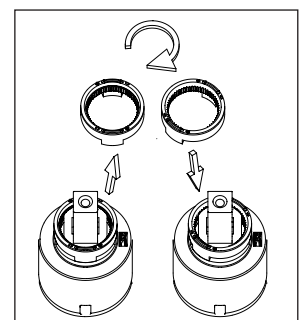

nivito™

Art nr: RH 165

Polished Brass Stainless steel

With shut off valve

EAN nr:

7350051951091

Rhythm.

- Kitchen taps
- Soft PEX® hoses
- Cut-out dimension 35 mm**
- Swivel range 360° and 150°
- Ceramic cartridge
- The brass does not oxidize
- With shut off valve**

Technical specification

Application area: Tap water,
 Pressure certified: 16 bar EN 817
 The product meets the requirements of: NS-EN ISO/IEC 17065
 Working pressure: 50 - 1000 kPa
 Test pressure max 1600 kPa
 Hot water connection: max. 80 ° C
 Sound class: 1

Soft PEX® connections approved with DWGW
 Length of connecting hose: 500mm
 Type approved according to Sintef nr: PS 3552
 The product meets the requirements of: NS-EN ISO/IEC 17065
 Issued: 09.05.2019 Valid until: 01.06.2024
www.sintefcertification.no

Cartridge:

Kerox 35 mm
 Endurance test: EN 817 70 000 cycles
 ASME A 112.18.1M 500 000 cycles
 Pressure test:
 Pneumatic: 6 bar / 87 psi
 Hydraulic: 35 bar / 500 psi

With volume limit screw

With hot limit ring