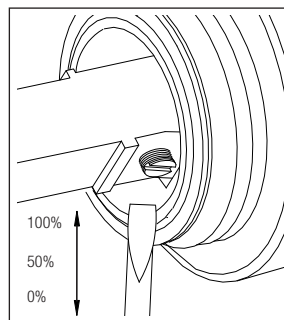

nivito™

Art nr: RH 175

Polished Copper Stainless steel

With shut off valve

Rhythm.

- Kitchen taps
- Soft PEX® hoses
- Cut-out dimension 35 mm**
- Swivel range 360° and 150°
- Ceramic cartridge
- The brass does not oxidize
- With shut off valve**

Technical specification

Application area: Tap water,
 Pressure certified: 16 bar EN 817
 The product meets the requirements of: NS-EN ISO/IEC 17065
 Working pressure: 50 - 1000 kPa
 Test pressure max 1600 kPa
 Hot water connection: max. 80 ° C
 Sound class: 1

Soft PEX® connections approved with DWGW
 Length of connecting hose: 500mm
 Type approved according to Sintef nr: PS 3552
 The product meets the requirements of: NS-EN ISO/IEC 17065
 Issued: 09.05.2019 Valid until: 01.06.2024
www.sintefcertification.no

Cartridge:

Kerox 35 mm
 Endurance test: EN 817 70 000 cycles
 ASME A 112.18.1M 500 000 cycles
 Pressure test:
 Pneumatic: 6 bar / 87 psi
 Hydraulic: 35 bar / 500 psi

With volume limit screw

With hot limit ring