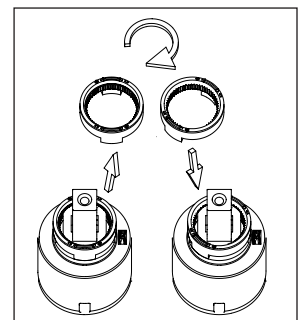

nivito™

Art nr: RH 175

Polished Copper Stainless steel

With shut off valve

Rhythm.

- Kitchen taps
- Soft PEX® hoses
- Cut-out dimension 35 mm**
- Swivel range 360° and 150°
- Ceramic cartridge
- The brass does not oxidize
- With shut off valve**

Technical specification

Application area: Tap water,
 Pressure certified: 16 bar EN 817
 The product meets the requirements of: NS-EN ISO/IEC 17065
 Working pressure: 50 - 1000 kPa
 Test pressure max 1600 kPa
 Hot water connection: max. 80 ° C
 Sound class: 1

Soft PEX® connections approved with DWGW
 Length of connecting hose: 500mm
 Type approved according to Sintef nr: PS 3552
 The product meets the requirements of: NS-EN ISO/IEC 17065
 Issued: 09.05.2019 Valid until: 01.06.2024
www.sintefcertification.no

Cartridge:

Kerox 35 mm
 Endurance test: EN 817 70 000 cycles
 ASME A 112.18.1M 500 000 cycles
 Pressure test:
 Pneumatic: 6 bar / 87 psi
 Hydraulic: 35 bar / 500 psi

With volume limit screw

With hot limit ring