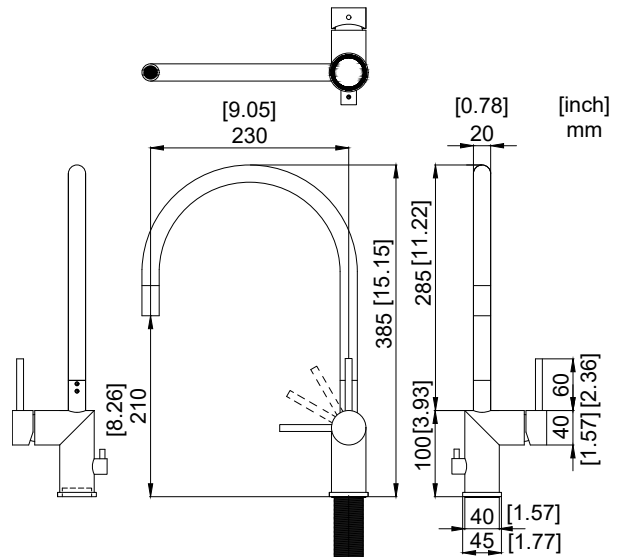

nivito™

Art nr: RH 175

Polished Copper Stainless steel

With shut off valve

Rhythm.

- Kitchen taps
- Soft PEX® hoses
- Cut-out dimension 35 mm**
- Swivel range 360° and 150°
- Ceramic cartridge
- The brass does not oxidize
- With shut off valve**

Technical specification

Application area: Tap water,
 Pressure certified: 16 bar EN 817
 The product meets the requirements of: NS-EN ISO/IEC 17065
 Working pressure: 50 - 1000 kPa
 Test pressure max 1600 kPa
 Hot water connection: max. 80 ° C
 Sound class: 1

Soft PEX® connections approved with DWGW
 Length of connecting hose: 500mm
 Type approved according to Sintef nr: PS 3552
 The product meets the requirements of: NS-EN ISO/IEC 17065
 Issued: 09.05.2019 Valid until: 01.06.2024
www.sintefcertification.no

Cartridge:

Kerox 35 mm
 Endurance test: EN 817 70 000 cycles
 ASME A 112.18.1M 500 000 cycles
 Pressure test:
 Pneumatic: 6 bar / 87 psi
 Hydraulic: 35 bar / 500 psi

With volume limit screw

With hot limit ring