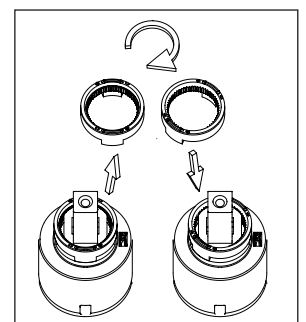

## Rhythm.

- Kitchen taps
- Soft PEX® hoses
- Cut-out dimension 35 mm**
- Swivel range 360° and 150°
- Ceramic cartridge
- With shut off valve**

### Technical specification

Application area: Tap water,  
 Pressure certified: 16 bar EN 817  
 The product meets the requirements of: NS-EN ISO/IEC 17065  
 Working pressure: 50 - 1000 kPa  
 Test pressure max 1600 kPa  
 Hot water connection: max. 80 ° C  
 Sound class: 1

Soft PEX® connections approved with DWGW  
 Length of connecting hose: 500mm  
 Type approved according to Sintef nr: PS 3552  
 The product meets the requirements of: NS-EN ISO/IEC 17065  
 Issued: 09.05.2019 Valid until: 01.06.2024  
[www.sintefcertification.no](http://www.sintefcertification.no)

### Cartridge:

Kerox 35 mm  
 Endurance test: EN 817 70 000 cycles  
 ASME A 112.18.1M 500 000 cycles  
 Pressure test:  
 Pneumatic: 6 bar / 87 psi  
 Hydraulic: 35 bar / 500 psi

With volume limit screw