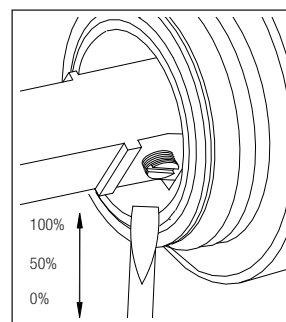

## Rhythm.

- Kitchen taps
- Soft PEX® hoses
- Cut-out dimension 35 mm**
- Swivel range 360° and 150°
- Ceramic cartridge
- With shut off valve**

### Technical specification

Application area: Tap water,  
 Pressure certified: 16 bar EN 817  
 The product meets the requirements of: NS-EN ISO/IEC 17065  
 Working pressure: 50 - 1000 kPa  
 Test pressure max 1600 kPa  
 Hot water connection: max. 80 ° C  
 Sound class: 1

Soft PEX® connections approved with DWGW  
 Length of connecting hose: 500mm  
 Type approved according to Sintef nr: PS 3552  
 The product meets the requirements of: NS-EN ISO/IEC 17065  
 Issued: 09.05.2019 Valid until: 01.06.2024  
[www.sintefcertification.no](http://www.sintefcertification.no)

### Cartridge:

Kerox 35 mm  
 Endurance test: EN 817 70 000 cycles  
 ASME A 112.18.1M 500 000 cycles  
 Pressure test:  
 Pneumatic: 6 bar / 87 psi  
 Hydraulic: 35 bar / 500 psi

With volume limit screw