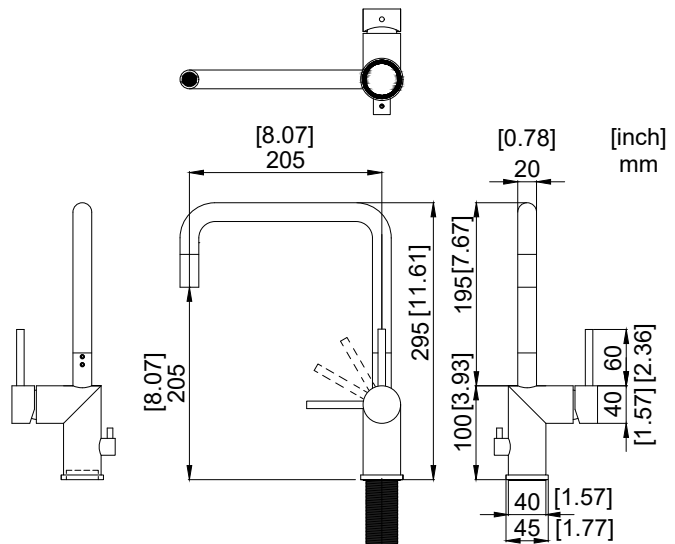

## Rhythm.

- Kitchen taps
- Soft PEX® hoses
- Cut-out dimension 35 mm**
- Swivel range 360° and 150°
- Ceramic cartridge
- With shut off valve**

### Technical specification

Application area: Tap water,  
 Pressure certified: 16 bar EN 817  
 The product meets the requirements of: NS-EN ISO/IEC 17065  
 Working pressure: 50 - 1000 kPa  
 Test pressure max 1600 kPa  
 Hot water connection: max. 80 ° C  
 Sound class: 1

Soft PEX® connections approved with DWGW  
 Length of connecting hose: 500mm  
 Type approved according to Sintef nr: PS 3552  
 The product meets the requirements of: NS-EN ISO/IEC 17065  
 Issued: 09.05.2019 Valid until: 01.06.2024  
[www.sintefcertification.no](http://www.sintefcertification.no)

### Cartridge:

Kerox 35 mm  
 Endurance test: EN 817 70 000 cycles  
 ASME A 112.18.1M 500 000 cycles  
 Pressure test:  
 Pneumatic: 6 bar / 87 psi  
 Hydraulic: 35 bar / 500 psi

With volume limit screw