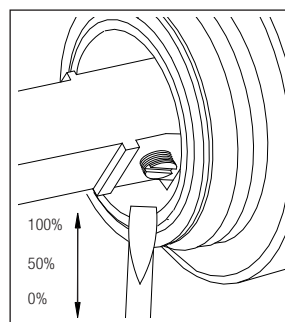

## Rhythm.

- Kitchen taps
- Soft PEX® hoses
- Cut-out dimension 35 mm**
- Swivel range 360° and 150°
- Ceramic cartridge
- With shut off valve**

### Technical specification

Application area: Tap water,  
 Pressure certified: 16 bar EN 817  
 The product meets the requirements of: NS-EN ISO/IEC 17065  
 Working pressure: 50 - 1000 kPa  
 Test pressure max 1600 kPa  
 Hot water connection: max. 80 ° C  
 Sound class: 1

Soft PEX® connections approved with DWGW  
 Length of connecting hose: 500mm  
 Type approved according to Sintef nr: PS 3552  
 The product meets the requirements of: NS-EN ISO/IEC 17065  
 Issued: 09.05.2019 Valid until: 01.06.2024  
[www.sintefcertification.no](http://www.sintefcertification.no)

### Cartridge:

Kerox 35 mm  
 Endurance test: EN 817 70 000 cycles  
 ASME A 112.18.1M 500 000 cycles  
 Pressure test:  
 Pneumatic: 6 bar / 87 psi  
 Hydraulic: 35 bar / 500 psi

With volume limit screw