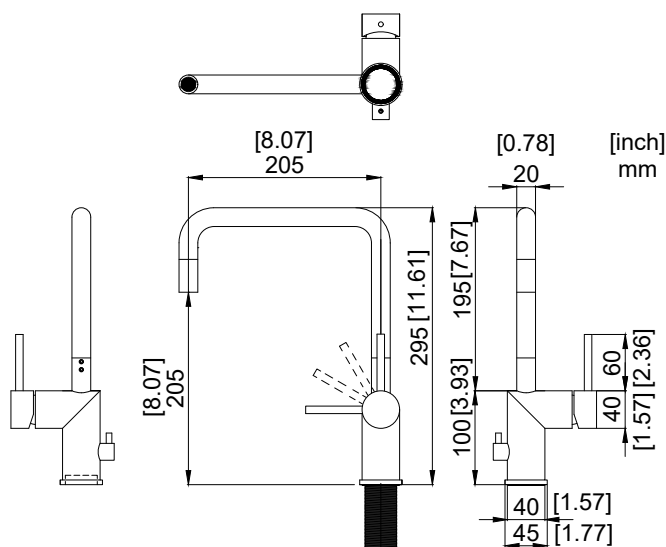

## Rhythm.

- Kitchen taps
- Soft PEX® hoses
- Cut-out dimension 35 mm**
- Swivel range 360° and 150°
- Ceramic cartridge
- With shut off valve**

### Technical specification

Application area: Tap water,  
 Pressure certified: 16 bar EN 817  
 The product meets the requirements of: NS-EN ISO/IEC 17065  
 Working pressure: 50 - 1000 kPa  
 Test pressure max 1600 kPa  
 Hot water connection: max. 80 ° C  
 Sound class: 1

Soft PEX® connections approved with DWGW  
 Length of connecting hose: 500mm  
 Type approved according to Sintef nr: PS 3552  
 The product meets the requirements of: NS-EN ISO/IEC 17065  
 Issued: 09.05.2019 Valid until: 01.06.2024  
[www.sintefcertification.no](http://www.sintefcertification.no)

### Cartridge:

Kerox 35 mm  
 Endurance test: EN 817 70 000 cycles  
 ASME A 112.18.1M 500 000 cycles  
 Pressure test:  
 Pneumatic: 6 bar / 87 psi  
 Hydraulic: 35 bar / 500 psi

With volume limit screw