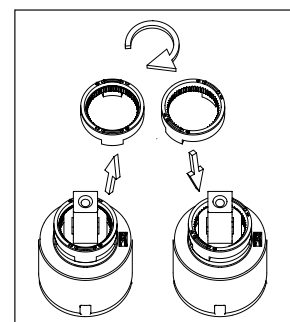

## Rhythm.

- Kitchen taps
- Soft PEX® hoses
- Cut-out dimension 35 mm**
- Swivel range 360° and 150°
- Ceramic cartridge
- With shut off valve**

### Technical specification

Application area: Tap water,  
 Pressure certified: 16 bar EN 817  
 The product meets the requirements of: NS-EN ISO/IEC 17065  
 Working pressure: 50 - 1000 kPa  
 Test pressure max 1600 kPa  
 Hot water connection: max. 80 ° C  
 Sound class: 1

Soft PEX® connections approved with DWGW  
 Length of connecting hose: 500mm  
 Type approved according to Sintef nr: PS 3552  
 The product meets the requirements of: NS-EN ISO/IEC 17065  
 Issued: 09.05.2019 Valid until: 01.06.2024  
[www.sintefcertification.no](http://www.sintefcertification.no)

### Cartridge:

Kerox 35 mm  
 Endurance test: EN 817 70 000 cycles  
 ASME A 112.18.1M 500 000 cycles  
 Pressure test:  
 Pneumatic: 6 bar / 87 psi  
 Hydraulic: 35 bar / 500 psi

With volume limit screw