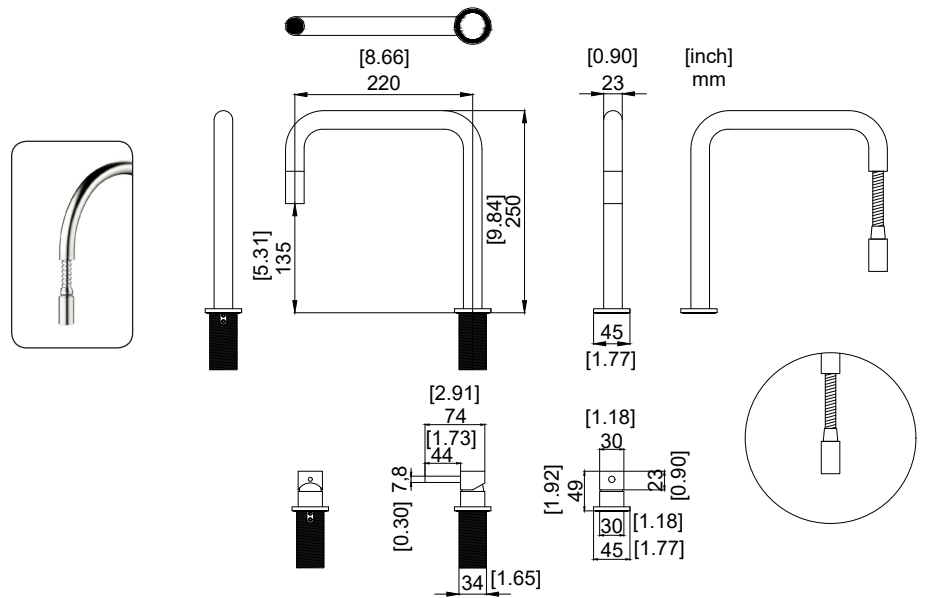

nivitoTM

Art nr: RH-340-VI

Brushed Brass Stainless steel

EAN nr:

7350051951640

Vision.

- Kitchen taps
- Soft PEX® hoses
- Cut-out dimension 35 mm**
- Swivel range 360° and 150°
- Ceramic cartridge
- The brass does not oxidize
- Pull down hose

Technical specification

Application area: Tap water,
 Pressure test: 16 bar
 Working pressure: 50 - 1000 kPa
 Test pressure max 1600 kPa
 Hot water connection: max. 80 ° C
 Sound class: 1
 Soft PEX® connections approved with DWGW
 Length of connecting hose: 500mm

Single lever cartridge 25mm
 Rotation angle: 90°
 Endurance test: EN 817 70 000 cycles
 ASME A 112.18.1M 500 000 cycles
 Pressure test:
 Burst pressure: >35 bar

Recommended dimensions