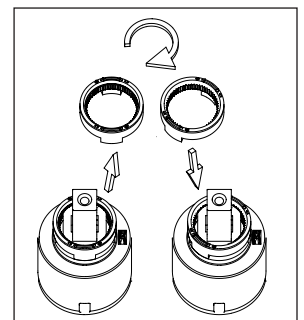

nivito™

Art nr: RH 345

Brushed Brass Stainless steel

With shut off valve

EAN nr:

7350051951138

Rhythm.

- Kitchen taps
- Soft PEX® hoses
- Cut-out dimension 35 mm
- Swivel range 360° and 150°
- Ceramic cartridge
- The brass does not oxidize
- With shut off valve**

Technical specification

Application area: Tap water,
 Pressure certified: 16 bar EN 817
 The product meets the requirements of: NS-EN ISO/IEC 17065
 Working pressure: 50 - 1000 kPa
 Test pressure max 1600 kPa
 Hot water connection: max. 80 ° C
 Sound class: 1

Soft PEX® connections approved with DWGW
 Length of connecting hose: 500mm
 Type approved according to Sintef nr: PS 3552
 The product meets the requirements of: NS-EN ISO/IEC 17065
 Issued: 09.05.2019 Valid until: 01.06.2024
www.sintefcertification.no

Cartridge:

Kerox 35 mm
 Endurance test: EN 817 70 000 cycles
 ASME A 112.18.1M 500 000 cycles
 Pressure test:
 Pneumatic: 6 bar / 87 psi
 Hydraulic: 35 bar / 500 psi

With volume limit screw

With hot limit ring