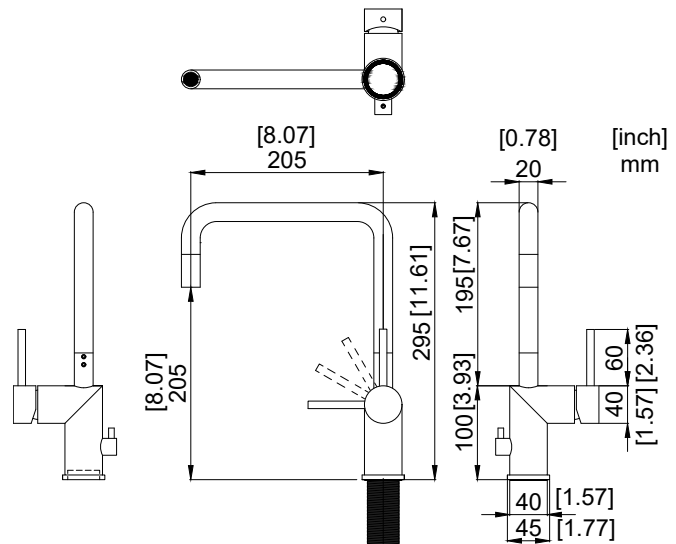

nivito™

Art nr: RH 345

Brushed Brass Stainless steel

With shut off valve

EAN nr:

7350051951138

Rhythm.

- Kitchen taps
- Soft PEX® hoses
- Cut-out dimension 35 mm
- Swivel range 360° and 150°
- Ceramic cartridge
- The brass does not oxidize
- With shut off valve**

Technical specification

Application area: Tap water,
 Pressure certified: 16 bar EN 817
 The product meets the requirements of: NS-EN ISO/IEC 17065
 Working pressure: 50 - 1000 kPa
 Test pressure max 1600 kPa
 Hot water connection: max. 80 ° C
 Sound class: 1

Soft PEX® connections approved with DWGW
 Length of connecting hose: 500mm
 Type approved according to Sintef nr: PS 3552
 The product meets the requirements of: NS-EN ISO/IEC 17065
 Issued: 09.05.2019 Valid until: 01.06.2024
www.sintefcertification.no

Cartridge:

Kerox 35 mm
 Endurance test: EN 817 70 000 cycles
 ASME A 112.18.1M 500 000 cycles
 Pressure test:
 Pneumatic: 6 bar / 87 psi
 Hydraulic: 35 bar / 500 psi

With volume limit screw

With hot limit ring