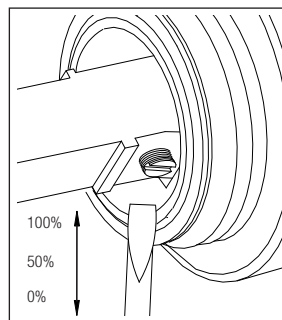

nivito™

Art nr: RH 345

Brushed Brass Stainless steel

With shut off valve

EAN nr:

7350051951138

Rhythm.

- Kitchen taps
- Soft PEX® hoses
- Cut-out dimension 35 mm
- Swivel range 360° and 150°
- Ceramic cartridge
- The brass does not oxidize
- With shut off valve**

Technical specification

Application area: Tap water,
 Pressure certified: 16 bar EN 817
 The product meets the requirements of: NS-EN ISO/IEC 17065
 Working pressure: 50 - 1000 kPa
 Test pressure max 1600 kPa
 Hot water connection: max. 80 ° C
 Sound class: 1

Soft PEX® connections approved with DWGW
 Length of connecting hose: 500mm
 Type approved according to Sintef nr: PS 3552
 The product meets the requirements of: NS-EN ISO/IEC 17065
 Issued: 09.05.2019 Valid until: 01.06.2024
www.sintefcertification.no

Cartridge:

Kerox 35 mm
 Endurance test: EN 817 70 000 cycles
 ASME A 112.18.1M 500 000 cycles
 Pressure test:
 Pneumatic: 6 bar / 87 psi
 Hydraulic: 35 bar / 500 psi

With volume limit screw

With hot limit ring