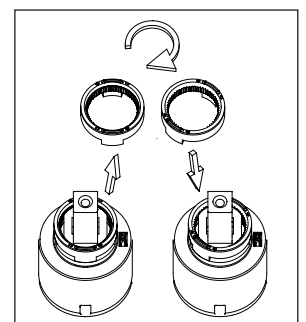

## Rhythm.

- Kitchen taps
- Soft PEX® hoses
- Cut-out dimension 35 mm**
- Swivel range 360° and 150°
- Ceramic cartridge
- The brass does not oxidize

### Technical specification

Application area: Tap water,  
 Pressure certified: 16 bar EN 817  
 The product meets the requirements of: NS-EN ISO/IEC 17065  
 Working pressure: 50 - 1000 kPa  
 Test pressure max 1600 kPa  
 Hot water connection: max. 80 ° C  
 Sound class: 1

Soft PEX® connections approved with DWGW  
 Length of connecting hose: 500mm  
 Type approved according to Sintef nr: PS 3552  
 The product meets the requirements of: NS-EN ISO/IEC 17065  
 Issued: 09.05.2019 Valid until: 01.06.2024  
[www.sintefcertification.no](http://www.sintefcertification.no)

### Cartridge:

Kerox 35 mm  
 Endurance test: EN 817 70 000 cycles  
 ASME A 112.18.1M 500 000 cycles  
 Pressure test:  
 Pneumatic: 6 bar / 87 psi  
 Hydraulic: 35 bar / 500 psi

With volume limit screw