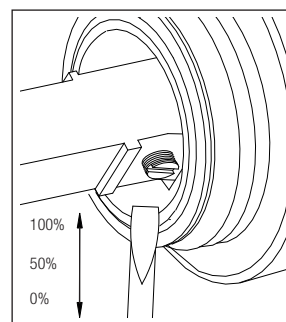

## Rhythm.

- Kitchen taps
- Soft PEX® hoses
- Cut-out dimension 35 mm**
- Swivel range 360° and 150°
- Ceramic cartridge
- The brass does not oxidize

### Technical specification

Application area: Tap water,  
 Pressure certified: 16 bar EN 817  
 The product meets the requirements of: NS-EN ISO/IEC 17065  
 Working pressure: 50 - 1000 kPa  
 Test pressure max 1600 kPa  
 Hot water connection: max. 80 ° C  
 Sound class: 1

Soft PEX® connections approved with DWGW  
 Length of connecting hose: 500mm  
 Type approved according to Sintef nr: PS 3552  
 The product meets the requirements of: NS-EN ISO/IEC 17065  
 Issued: 09.05.2019 Valid until: 01.06.2024  
[www.sintefcertification.no](http://www.sintefcertification.no)

### Cartridge:

Kerox 35 mm  
 Endurance test: EN 817 70 000 cycles  
 ASME A 112.18.1M 500 000 cycles  
 Pressure test:  
 Pneumatic: 6 bar / 87 psi  
 Hydraulic: 35 bar / 500 psi

With volume limit screw