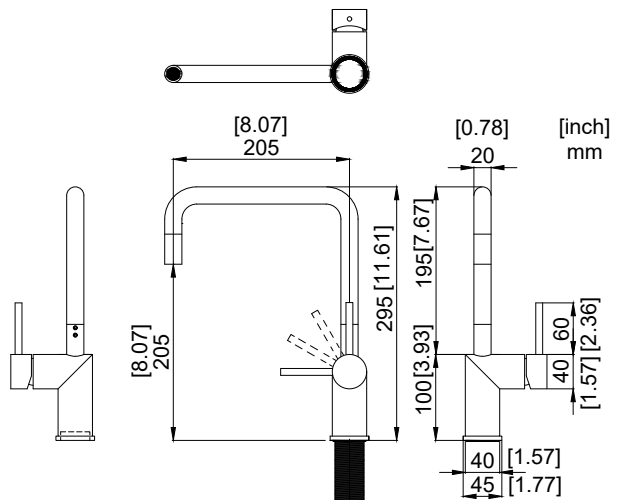

## Rhythm.

- Kitchen taps
- Soft PEX® hoses
- Cut-out dimension 35 mm**
- Swivel range 360° and 150°
- Ceramic cartridge
- The brass does not oxidize

### Technical specification

Application area: Tap water,  
 Pressure certified: 16 bar EN 817  
 The product meets the requirements of: NS-EN ISO/IEC 17065  
 Working pressure: 50 - 1000 kPa  
 Test pressure max 1600 kPa  
 Hot water connection: max. 80 ° C  
 Sound class: 1

Soft PEX® connections approved with DWGW  
 Length of connecting hose: 500mm  
 Type approved according to Sintef nr: PS 3552  
 The product meets the requirements of: NS-EN ISO/IEC 17065  
 Issued: 09.05.2019 Valid until: 01.06.2024  
[www.sintefcertification.no](http://www.sintefcertification.no)

### Cartridge:

Kerox 35 mm  
 Endurance test: EN 817 70 000 cycles  
 ASME A 112.18.1M 500 000 cycles  
 Pressure test:  
 Pneumatic: 6 bar / 87 psi  
 Hydraulic: 35 bar / 500 psi

With volume limit screw