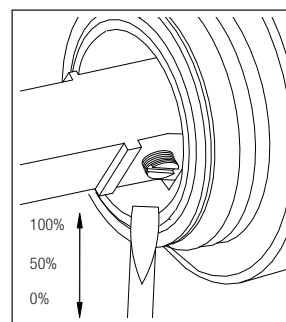

## Rhythm.

- Kitchen taps
- Soft PEX® hoses
- Cut-out dimension 35 mm**
- Swivel range 360° and 150°
- Ceramic cartridge
- The copper does not oxidize
- With shut off valve**

### Technical specification

Application area: Tap water,  
Pressure certified: 16 bar EN 817  
The product meets the requirements of: NS-EN ISO/IEC 17065  
Working pressure: 50 - 1000 kPa  
Test pressure max 1600 kPa  
Hot water connection: max. 80 ° C  
Sound class: 1

Soft PEX® connections approved with DWGW  
Length of connecting hose: 500mm  
Type approved according to Sintef nr: PS 3552  
The product meets the requirements of: NS-EN ISO/IEC 17065  
Issued: 09.05.2019 Valid until: 01.06.2024  
[www.sintefcertification.no](http://www.sintefcertification.no)

### Cartridge:

Kerox 35 mm  
Endurance test: EN 817 70 000 cycles  
ASME A 112.18.1M 500 000 cycles  
Pressure test:  
Pneumatic: 6 bar / 87 psi  
Hydraulic: 35 bar / 500 psi

With volume limit screw

With hot limit ring