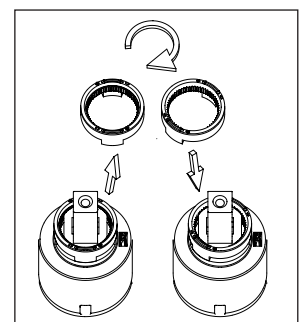

## Rhythm.

- Kitchen taps
- Soft PEX® hoses
- Cut-out dimension 35 mm**
- Swivel range 360° and 150°
- Ceramic cartridge
- The copper does not oxidize
- With shut off valve**

### Technical specification

Application area: Tap water,  
Pressure certified: 16 bar EN 817  
The product meets the requirements of: NS-EN ISO/IEC 17065  
Working pressure: 50 - 1000 kPa  
Test pressure max 1600 kPa  
Hot water connection: max. 80 ° C  
Sound class: 1

Soft PEX® connections approved with DWGW  
Length of connecting hose: 500mm  
Type approved according to Sintef nr: PS 3552  
The product meets the requirements of: NS-EN ISO/IEC 17065  
Issued: 09.05.2019 Valid until: 01.06.2024  
[www.sintefcertification.no](http://www.sintefcertification.no)

### Cartridge:

Kerox 35 mm  
Endurance test: EN 817 70 000 cycles  
ASME A 112.18.1M 500 000 cycles  
Pressure test:  
Pneumatic: 6 bar / 87 psi  
Hydraulic: 35 bar / 500 psi

With volume limit screw

With hot limit ring