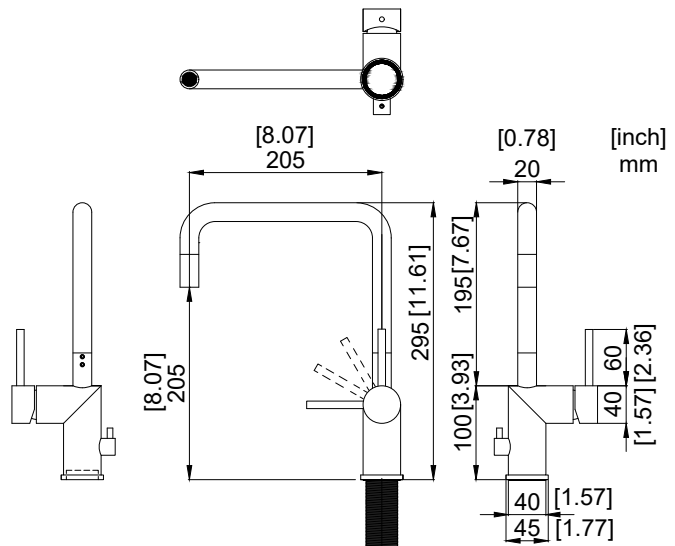

## Rhythm.

- Kitchen taps
- Soft PEX® hoses
- Cut-out dimension 35 mm**
- Swivel range 360° and 150°
- Ceramic cartridge
- The copper does not oxidize
- With shut off valve**

### Technical specification

Application area: Tap water,  
Pressure certified: 16 bar EN 817  
The product meets the requirements of: NS-EN ISO/IEC 17065  
Working pressure: 50 - 1000 kPa  
Test pressure max 1600 kPa  
Hot water connection: max. 80 ° C  
Sound class: 1

Soft PEX® connections approved with DWGW  
Length of connecting hose: 500mm  
Type approved according to Sintef nr: PS 3552  
The product meets the requirements of: NS-EN ISO/IEC 17065  
Issued: 09.05.2019 Valid until: 01.06.2024  
[www.sintefcertification.no](http://www.sintefcertification.no)

### Cartridge:

Kerox 35 mm  
Endurance test: EN 817 70 000 cycles  
ASME A 112.18.1M 500 000 cycles  
Pressure test:  
Pneumatic: 6 bar / 87 psi  
Hydraulic: 35 bar / 500 psi

With volume limit screw

With hot limit ring