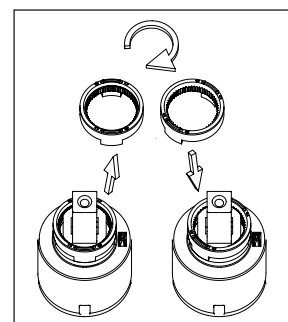

## RhythmExtended

- Kitchen taps
- Soft PEX® hoses
- Cut-out dimension 35 mm**
- Swivel range 360° and 150°
- Ceramic cartridge
- The copper does not oxidize
- Pull out hose

### Technical specification

Application area: Tap water,  
 Pressure certified: 16 bar EN 817  
 The product meets the requirements of: NS-EN ISO/IEC 17065  
 Working pressure: 50 - 1000 kPa  
 Test pressure max 1600 kPa  
 Hot water connection: max. 80 ° C  
 Sound class: 1

Soft PEX® connections approved with DWGW  
 Length of connecting hose: 500mm  
 Type approved according to Sintef nr: PS 3552  
 The product meets the requirements of: NS-EN ISO/IEC 17065  
 Issued: 09.05.2019 Valid until: 01.06.2024  
[www.sintefcertification.no](http://www.sintefcertification.no)

### Cartridge:

Kerox 35 mm  
 Endurance test: EN 817 70 000 cycles  
 ASME A 112.18.1M 500 000 cycles  
 Pressure test:  
 Pneumatic: 6 bar / 87 psi  
 Hydraulic: 35 bar / 500 psi

With volume limit screw