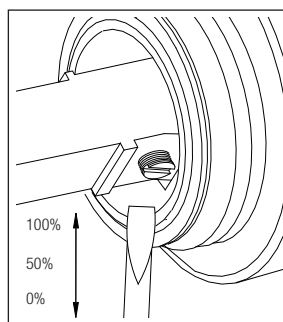

## RhythmExtended

- Kitchen taps
- Soft PEX® hoses
- Cut-out dimension 35 mm**
- Swivel range 360° and 150°
- Ceramic cartridge
- The copper does not oxidize
- Pull out hose

### Technical specification

Application area: Tap water,  
 Pressure certified: 16 bar EN 817  
 The product meets the requirements of: NS-EN ISO/IEC 17065  
 Working pressure: 50 - 1000 kPa  
 Test pressure max 1600 kPa  
 Hot water connection: max. 80 ° C  
 Sound class: 1

Soft PEX® connections approved with DWGW  
 Length of connecting hose: 500mm  
 Type approved according to Sintef nr: PS 3552  
 The product meets the requirements of: NS-EN ISO/IEC 17065  
 Issued: 09.05.2019 Valid until: 01.06.2024  
[www.sintefcertification.no](http://www.sintefcertification.no)

### Cartridge:

Kerox 35 mm  
 Endurance test: EN 817 70 000 cycles  
 ASME A 112.18.1M 500 000 cycles  
 Pressure test:  
 Pneumatic: 6 bar / 87 psi  
 Hydraulic: 35 bar / 500 psi

With volume limit screw