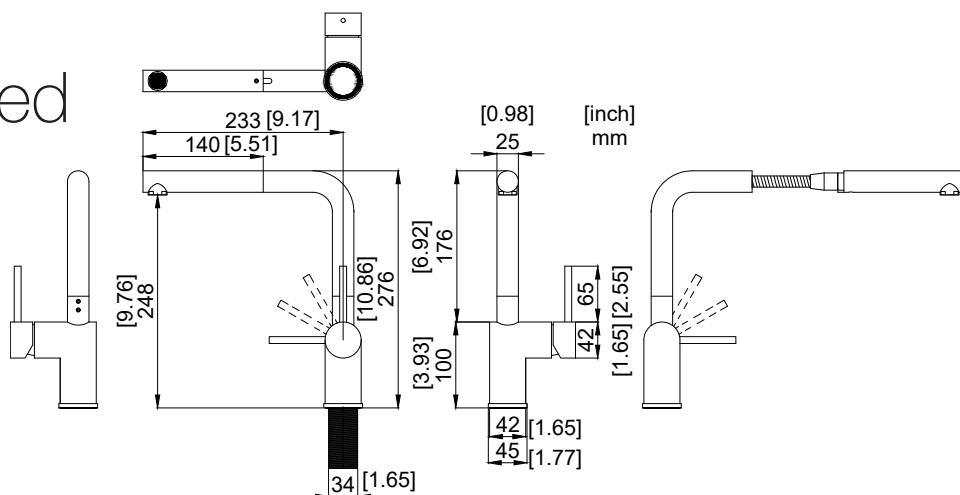

## RhythmExtended

- Kitchen taps
- Soft PEX® hoses
- Cut-out dimension 35 mm**
- Swivel range 360° and 150°
- Ceramic cartridge
- The copper does not oxidize
- Pull out hose

### Technical specification

Application area: Tap water,  
 Pressure certified: 16 bar EN 817  
 The product meets the requirements of: NS-EN ISO/IEC 17065  
 Working pressure: 50 - 1000 kPa  
 Test pressure max 1600 kPa  
 Hot water connection: max. 80 ° C  
 Sound class: 1

Soft PEX® connections approved with DWGW  
 Length of connecting hose: 500mm  
 Type approved according to Sintef nr: PS 3552  
 The product meets the requirements of: NS-EN ISO/IEC 17065  
 Issued: 09.05.2019 Valid until: 01.06.2024  
[www.sintefcertification.no](http://www.sintefcertification.no)

### Cartridge:

Kerox 35 mm  
 Endurance test: EN 817 70 000 cycles  
 ASME A 112.18.1M 500 000 cycles  
 Pressure test:  
 Pneumatic: 6 bar / 87 psi  
 Hydraulic: 35 bar / 500 psi

With volume limit screw